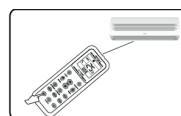

DIGITAL AUTOMATIC SEARCH

1. 1 Plug in the ac and aim remote at the receiving window of the ac.
2. 2 Press and hold the SET button for about 6 seconds until the ac type code changes in the window. This indicates that you have entered the high-speed search status. Press the OK button to stop searching when the ac starts automatically.
3. 3 Test whether the remote functions (excluding TEMPERAURE and SET) are correct. If yes the code is effectively set. If no, press SET button to continue the search.