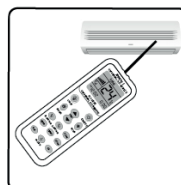

DIGITAL AUTOMATIC SEARCH

1. 1 Plug in the ac and aim remote at the receiving window of the ac.
2. 2 Press and hold the SET button for about 6 seconds until the ac type code changes in the window. This indicates that you have entered the high-speed search status. Press the OK button to stop searching when the ac starts automatically.
3. 3 Test whether the remote functions (excluding TEMPERAURE and SET) are correct. If yes the code is effectively set. If no, press SET button to continue the search.