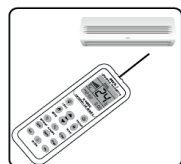

SETTING UP

1. 1 Plug in and turn on ac and aim remote at the receiving window of the ac.
2. 2 Press and hold the code key that corresponds to your brand of ac until it starts and gives a sound/signal.
3. 3 Release the code key - setting up is complete.

ON/OFF	TEMP	TEMP	WIND	MODE	M SWING	A SWING	TIME ON	TIME OFF	F Cool	F Heat
GREE/Haier	MOTOSHIBA	SHARP	MITSUBISHI	LG	HITACHI	SANYO	CHIGOI	FUJITSU	CHUNLAN	SHINCOI
	ZHANGHONG	KELONG	ROTHER	SAMSUNG	Panasonic	HISENSE	DAIKIN	GARRIER	AUX	AUCMA

MANUALLY INPUT CODE

1. 1 Plug in ac and find the correct code (following page).
2. 2 hold SET button for 3 seconds until the ac type code flashes in the window.
3. 3 Press TEMPERATURE ▲ or ▼ buttons until the desired code flashes. When the code is right the ac will start.
4. 4 Press OK button and the selected ac type code button will stop flashing.
5. 5 Test whether the remote has been effectively set. If yes, manually set up is complete.

BRAND	CODE
HAIER	001-019

steps 2-4.